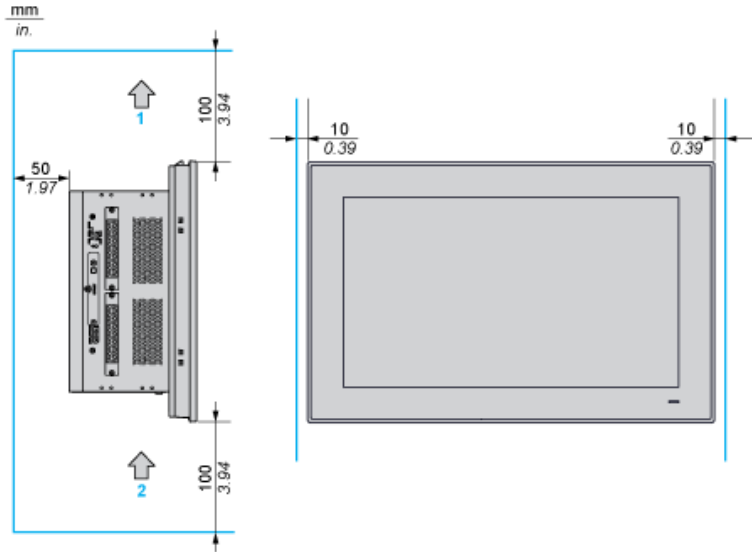

## Dimensions

- (1) Front view
- (2) Right view

Spacing Requirements

- 1 : Air out
- 2 : Air in

---

## Mounting Orientation

---

Panel Cut Dimensions

A		B		C		R	
mm	in.	mm	in.	mm	in.	mm	in.
412.4	16.24	261.7	10.30	2...6	0.08...0.23	5	0.20