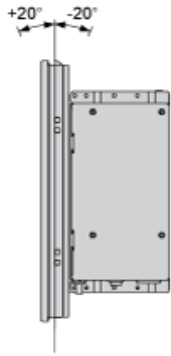

## Dimensions

- (1) Front view
- (2) Right view

Spacing Requirements

- 1 : Air out
- 2 : Air in

---

## Mounting Orientation

---

Panel Cut Dimensions

A		B		C		R	
mm	in.	mm	in.	mm	in.	mm	in.
412.4	16.24	261.7	10.30	2...6	0.08...0.23	5	0.20