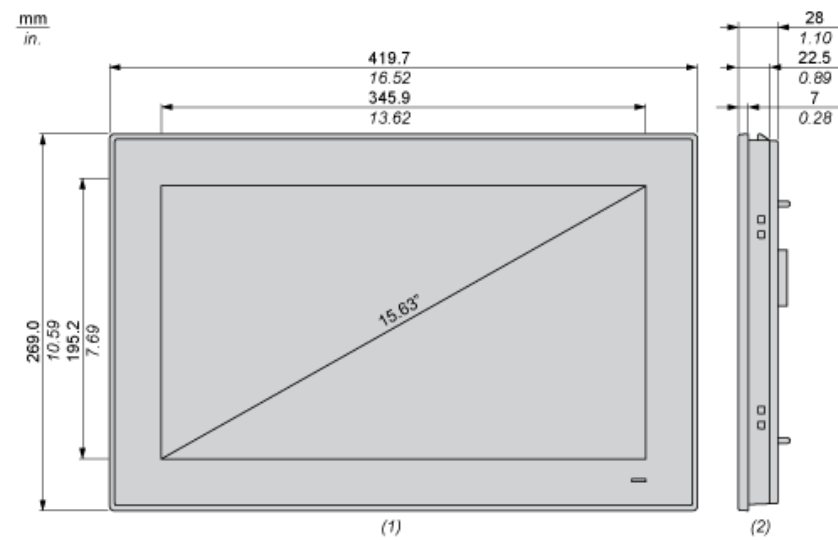

### Complementary

Device mounting	Flush
Local signalling	Status LED
View angle horizontal x vertical	150 x 140°
Contrast ratio	500:1
Pixel resolution	1024 x 1024
Touchscreen resolution	4096 x 4096
Function available	Operate with water on screen
[Us] rated supply voltage	24 V DC power supply 100...240 V AC power supply 47...63 Hz
Supply voltage limits	18...36 V DC
Power consumption in W	46.1 W (typical) with Box PC HMIBMP 54.5 W (maximum) with Box PC HMIBMP 40.9 W (typical) with Box PC HMIBMU 49.5 W (maximum) with Box PC HMIBMU
Display size	15.6 inch
Display type	Colour TFT LCD LED
Display resolution	1366 x 768 pixels WHD FWXGA
Display colour	16777216 colors
Luminance	300 cd/m <sup>2</sup>
Backlight lifespan	50000 hours at 25 °C
Touch panel	Multi-touch projected capacitive technology (PCT)
Type of installation	Indoor installation
Inrush current	8.9 A
Width	419.7 mm
Height	269 mm
Depth	28 mm enclosure:

## Packing Units

Package 1 Weight	4.300 kg
Package 1 Height	28.000 mm
Package 1 width	269.000 mm
Package 1 Length	420.000 mm

## Dimensions

- (1) Front view
- (2) Right view

Spacing Requirements

- 1 : Air out
- 2 : Air in

---

## Mounting Orientation

---

Panel Cut Dimensions

A		B		C		R	
mm	in.	mm	in.	mm	in.	mm	in.
412.4	16.24	261.7	10.30	2...6	0.08...0.23	5	0.20