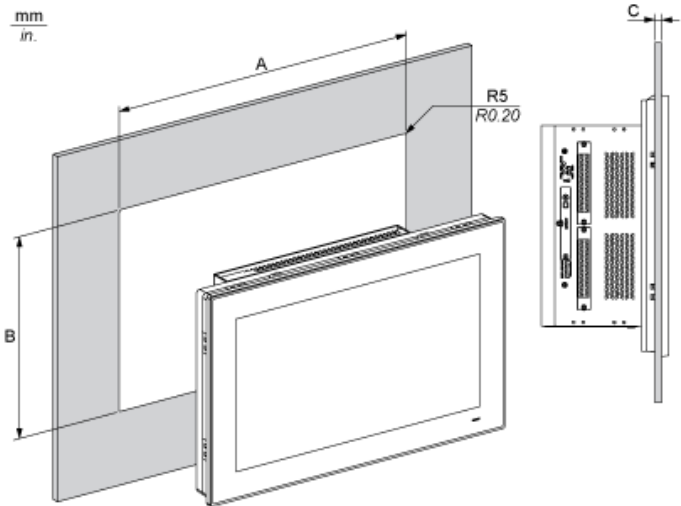

## Dimensions

- (1) Front view
- (2) Right view

Spacing Requirements

- 1 : Air out
- 2 : Air in

---

## Mounting Orientation

---

Panel Cut Dimensions

A		B		C		R	
mm	in.	mm	in.	mm	in.	mm	in.
412.4	16.24	261.7	10.30	2...6	0.08...0.23	5	0.20